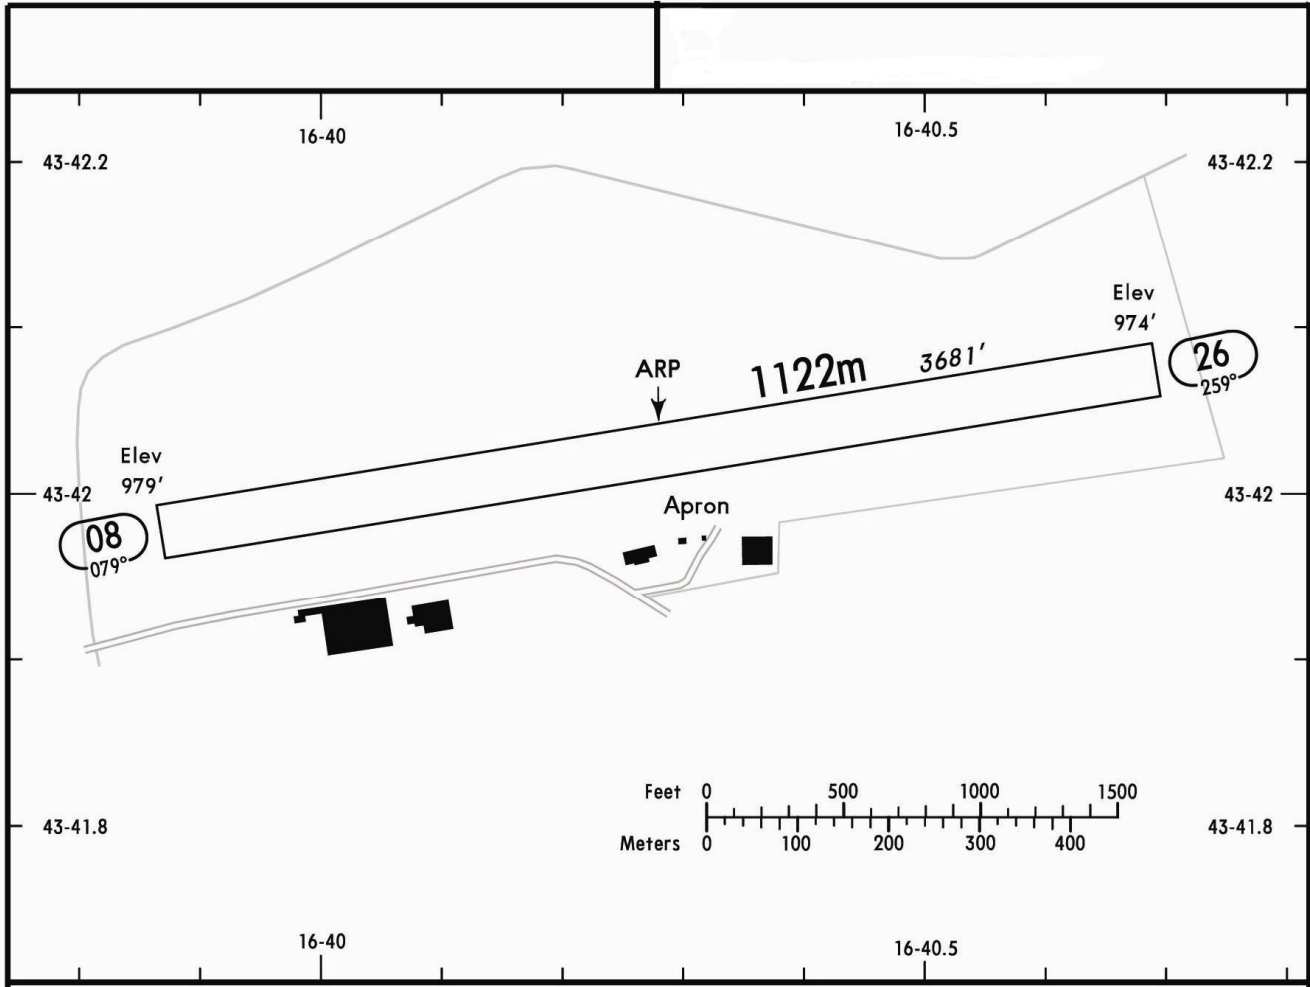

SINJ

**CROATIA**

RWY No	Dimension (m) - Surface	TORA (m)	LDA (m)	Strength	Lights
08	1122 x 60 Grass	1122	1122	5.7t MTOW	—
26					

**Traffic circuits:**  
 For aeroplanes and for ULM RWY 08 RH circuit.  
 For gliders RWY 26 RH circuit.